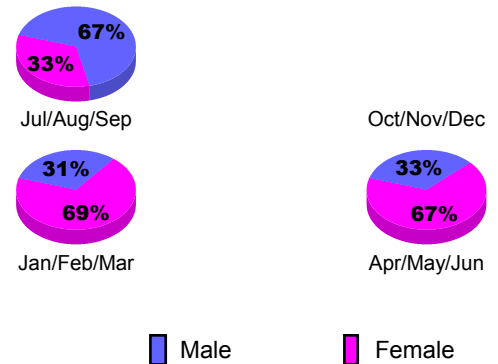

Club Results 2012-2013
Goal, New, Dropped, Gain/Loss

YTD Status Quo Clubs 2012-2013

Status Quo Clubs Compared to Status Quo Members

Club Gain/Loss 2012-2013

MEMBERSHIP

Month	Net Memb Goal	Actual New Memb	Actual Dropped Memb	Gain/Loss of Memb
2012-2013				
Jul/Aug/Sep		50	68	-18
Oct/Nov/Dec		36	72	-36
Jan/Feb/Mar		45	31	14
Apr/May/Jun		85	37	48
Totals		216	208	8

Membership Results 2012-2013
Goal, New, Dropped, Gain/Loss

Gender Comparison 2012-2013

Membership Gain/Loss 2012-2013