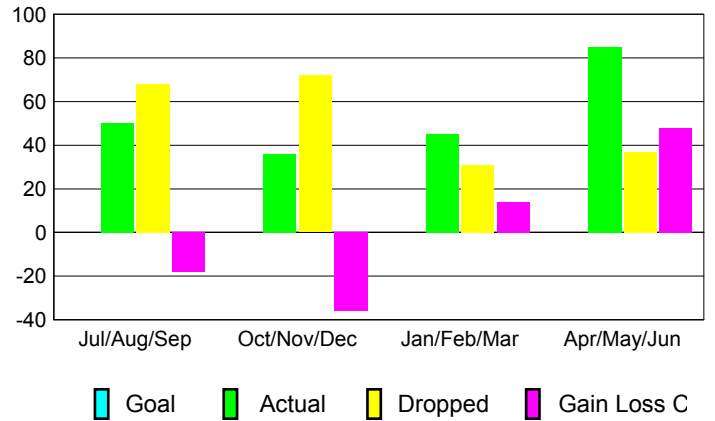

GMT: **Joel Gómez Franco**

Location: **PANAMA**

GMT CA: **3**

CLUBS

Month	New Club Goal	Actual New Clubs	Actual Dropped Clubs	Gain/Loss of Clubs
2012-2013				
Jul/Aug/Sep		0	0	0
Oct/Nov/Dec		0	0	0
Jan/Feb/Mar		0	0	0
Apr/May/Jun		1	0	1
Totals		1	0	1

Club Results 2012-2013
Goal, New, Dropped, Gain/Loss

YTD Status Quo Clubs 2012-2013

Status Quo Clubs Compared to Status Quo Members

Club Gain/Loss 2012-2013

MEMBERSHIP

Month	Net Memb Goal	Actual New Memb	Actual Dropped Memb	Gain/Loss of Memb
2012-2013				
Jul/Aug/Sep		50	68	-18
Oct/Nov/Dec		36	72	-36
Jan/Feb/Mar		45	31	14
Apr/May/Jun		85	37	48
Totals		216	208	8

Membership Results 2012-2013
Goal, New, Dropped, Gain/Loss

Gender Comparison 2012-2013

Membership Gain/Loss 2012-2013