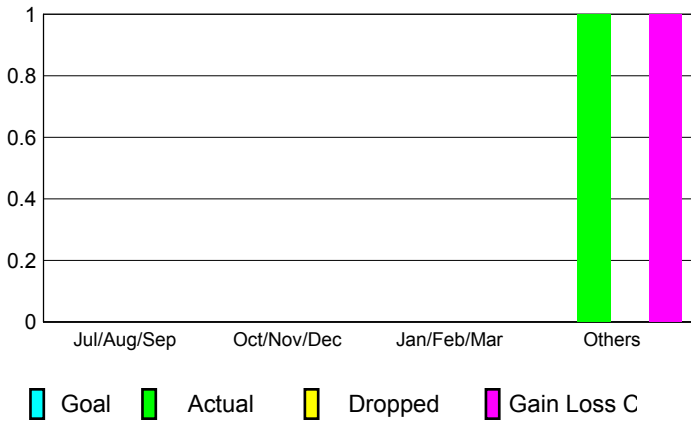

GMT: **Joel Gómez Franco**

Location: **PANAMA**

GMT CA: **3**

CLUBS

Month	New Club Goal	Actual New Clubs	Actual Dropped Clubs	Gain/Loss of Clubs
2012-2013				
Jul/Aug/Sep		0	0	0
Oct/Nov/Dec		0	0	0
Jan/Feb/Mar		0	0	0
Apr/May/Jun		1	0	1
Totals		1	0	1

Club Results 2012-2013
Goal, New, Dropped, Gain/Loss

YTD Status Quo Clubs 2012-2013

Status Quo Clubs Compared to Status Quo Members

Club Gain/Loss 2012-2013

MEMBERSHIP

Month	Net Memb Goal	Actual New Memb	Actual Dropped Memb	Gain/Loss of Memb
2012-2013				
Jul/Aug/Sep		50	68	-18
Oct/Nov/Dec		36	72	-36
Jan/Feb/Mar		45	31	14
Apr/May/Jun		85	37	48
Totals		216	208	8